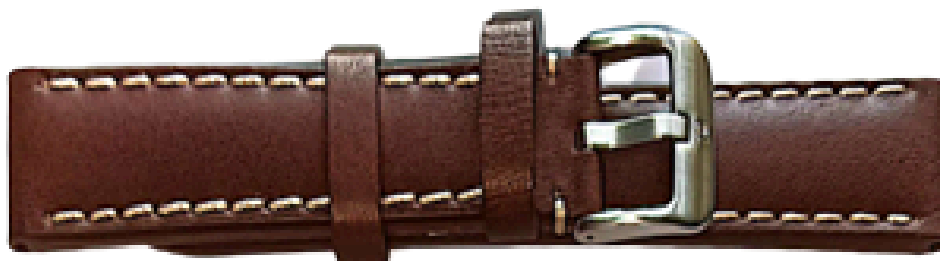

orders@aawatch.co.za

082 786 3876

AA WATCH WHOLESALERS

AH124
BLACK
20 - 26mm

AH124
D.BROWN
20 - 26mm

AH124
L.BROWN
20 - 26mm

AH124
D.BLUE
20 - 26mm

AH637
L.BROWN
14 - 22mm