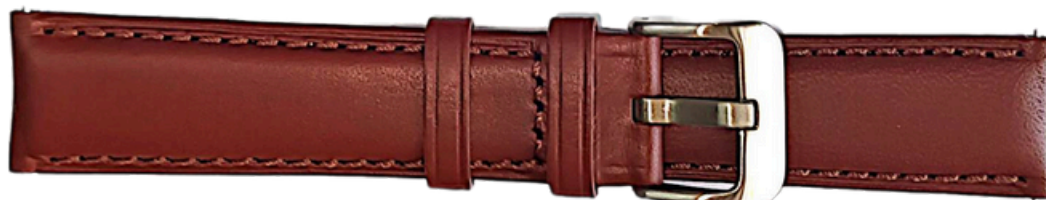

AH429
M.BROWN
20 - 22 - 24MM