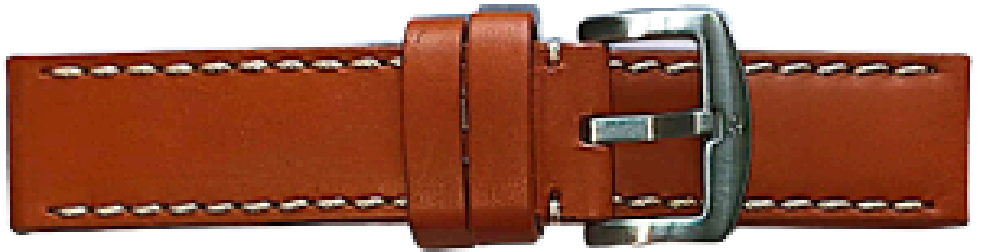

AH637
D.BROWN
14 - 22mm

AH637
BLACK
14 - 22mm

orders@aawatch.co.za

082 786 3876

AA WATCH WHOLESALERS

AH81
L.PINK
16 - 20mm

AH81
IVORY
16 - 20mm

AH125
L.BROWN
22 - 26mm