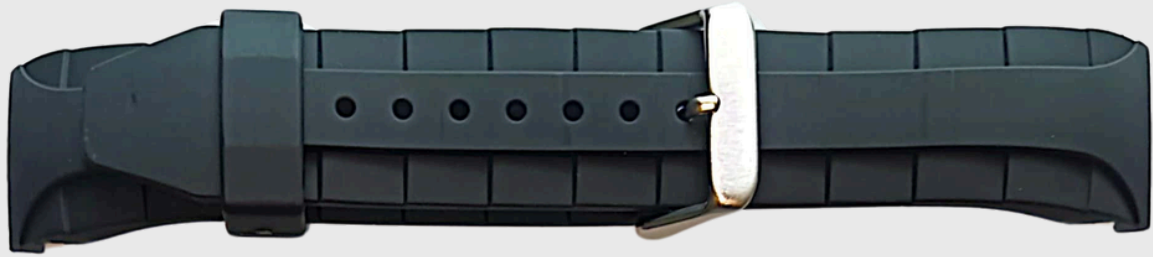

5888/5808
18 - 20mm ONLY

9088
18 - 20 - 22mm

MO 2100 - XL
18 - 20 - 22mm

orders@aawatch.co.za

082 786 3876

AA WATCH WHOLESALERS

CURVED RUBBER STRAPS

YH-9342
BLACK
24mm ONLY